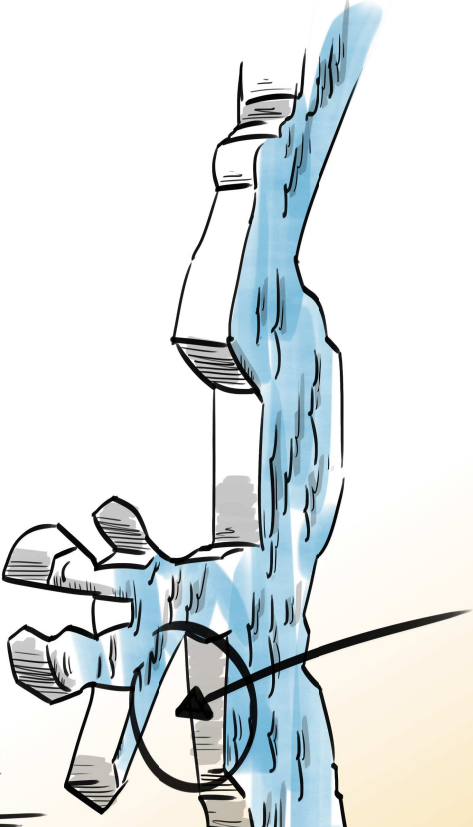

DREDGING VESSEL

MOLDY SEA DRAGON

NATURE RESERVE
CLONG

RIVER TARIMA

RIVER SPORIMA

FORMER SITE OF
THE "SWINGING BLADE"
WITH POLLUTED SEDIMENT