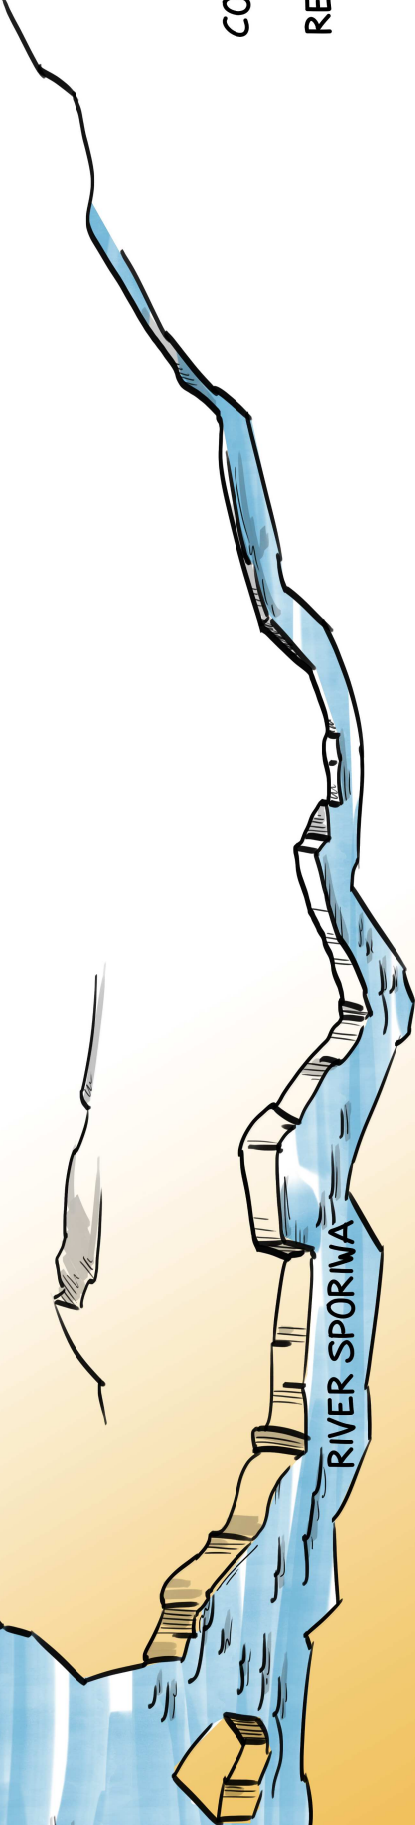

N
W

E

S

COUNTRY OF REMOTIA

SEA

COUNTRY OF

DISTAN

CITY OF LOOF

DREDGING VESSEL

MOLDY SEA DRAGON

NATURE RESERVE
CLONG

RIVER TARIMA

RIVER SPORIMA

FORMER SITE OF
THE "SWINGING BLADE"
WITH POLLUTED SEDIMENT