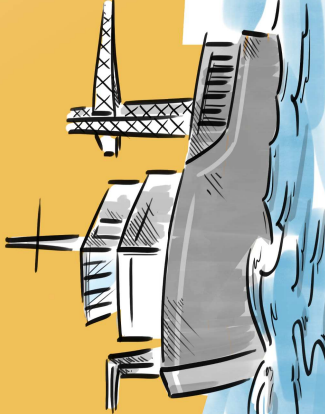

N
W

E

S

COUNTRY OF REMOTIA

SEA

COUNTRY OF

DISTAN

CITY OF LOOF

DREDGING VESSEL

MOLDY SEA DRAGON

NATURE RESERVE
CLONG

RIVER TARIMA

RIVER SPORIMA

FORMER SITE OF
THE "SWINGING BLADE"
WITH POLLUTED SEDIMENT